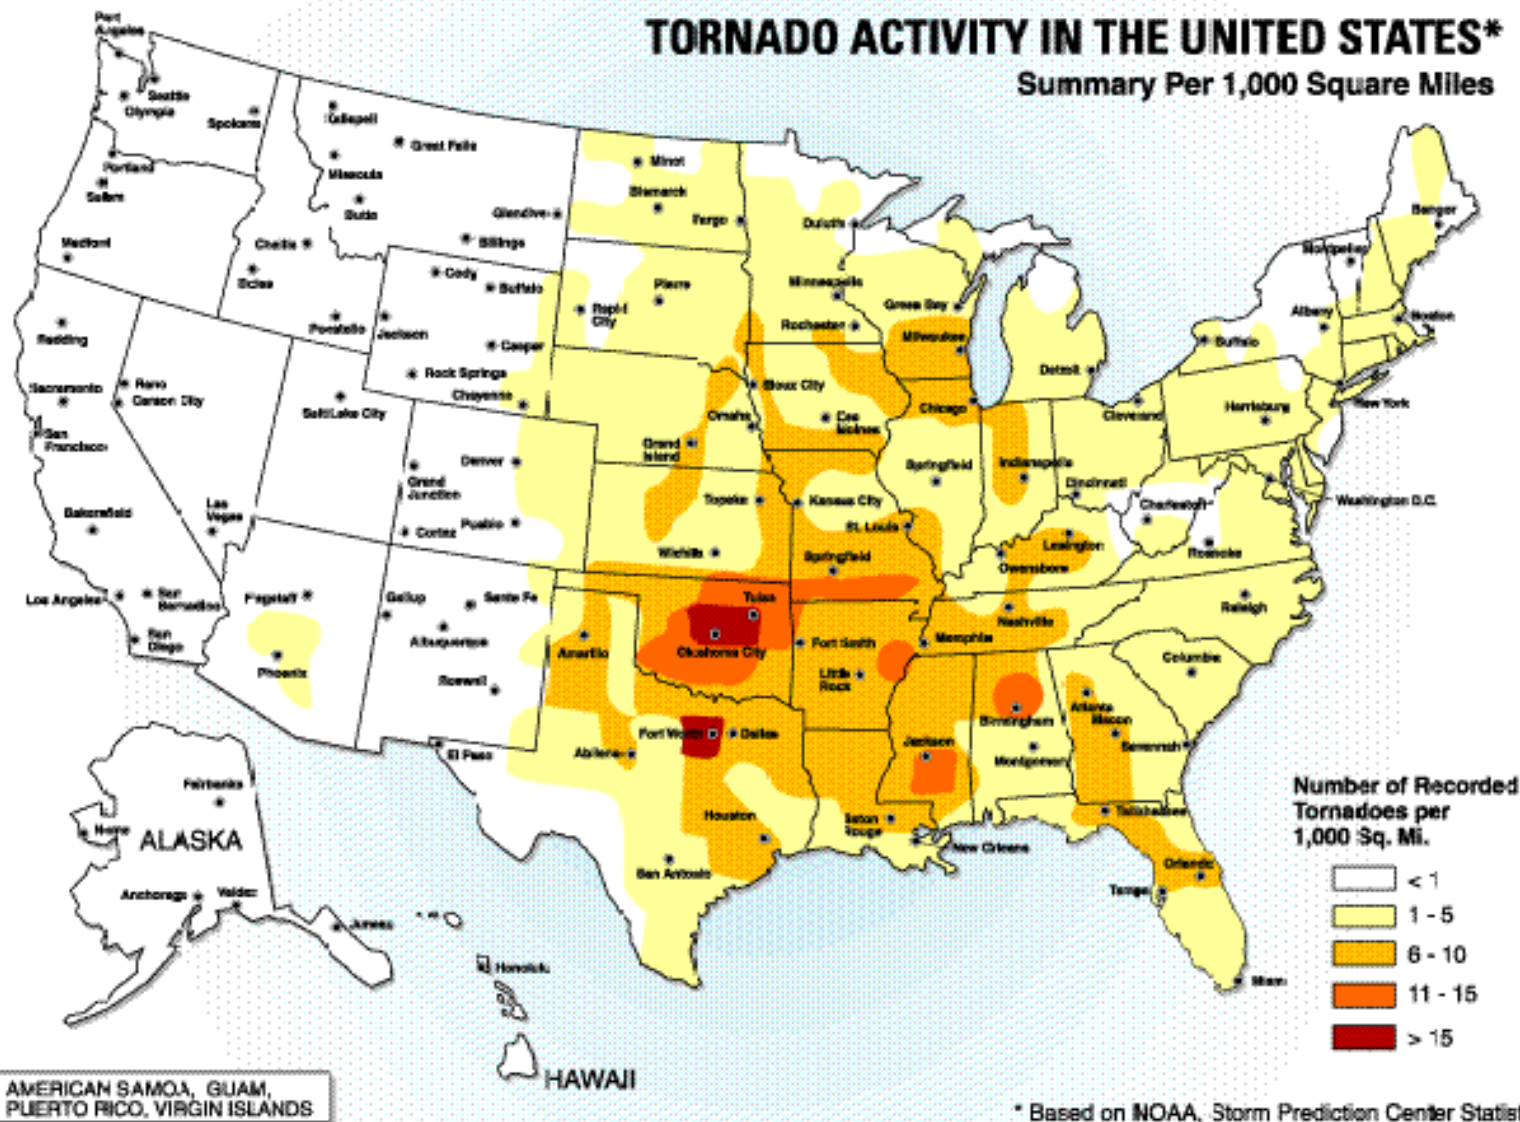

North Dakota

South Dakota

Wyoming

Nebraska

Iowa

Colorado

Kansas

Missouri

Indiana

Ohio

Oklahoma

Arkansas

Kentucky

Tennessee

Texas

Louisiana

Minnesota

Illinois

Tornado Risk

Source: USGS Themes Data; information and Statistical interpretations from NOAA
Projection Universal Transverse Mercator
North American Datum of 1983

High Risk
Highest Risk

TORNADO ACTIVITY IN THE UNITED STATES*

Summary Per 1,000 Square Miles

Figure 1.1 The number of tornadoes recorded per 1,000 square miles

Fujita Tornado Scale

- ▼ 2.00001 - 5.00000
- ▼ 1.00001 - 2.00000
- ▼ 0.00000 - 1.00000
- ▼ Unknown