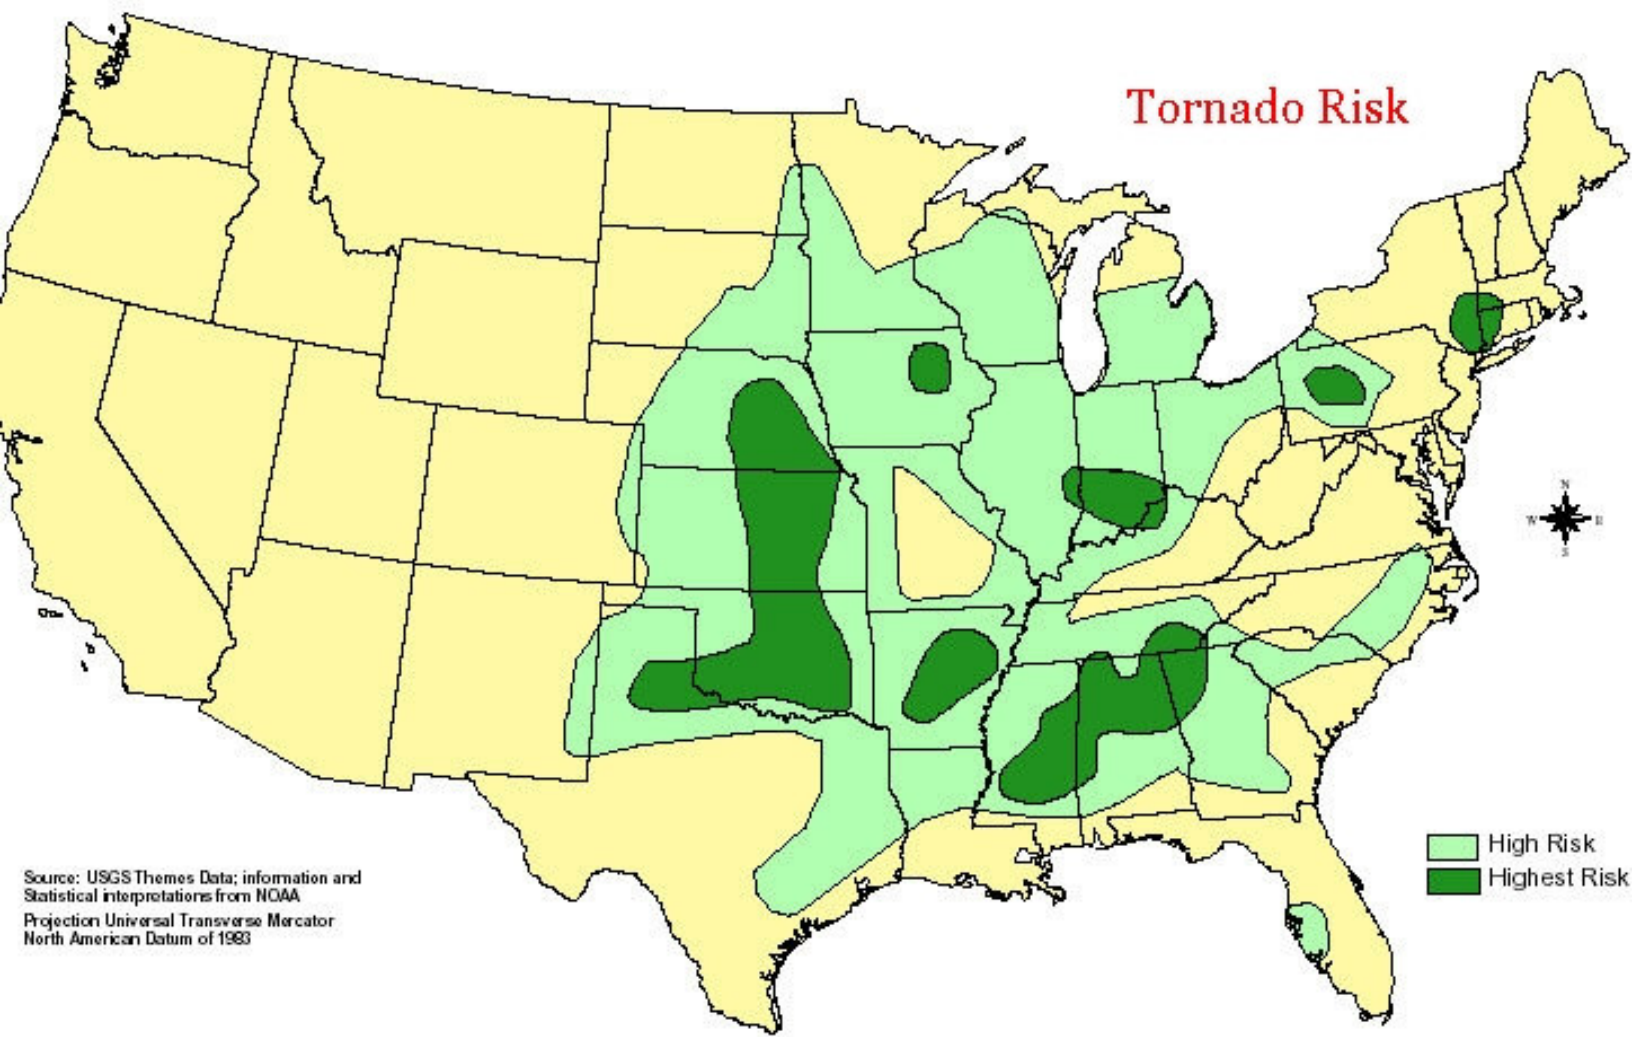

North Dakota

South Dakota

Wyoming

Nebraska

Iowa

Colorado

Kansas

Missouri

Indiana

Ohio

Oklahoma

Arkansas

Kentucky

Tennessee

Texas

Louisiana

Minnesota

Illinois

Tornado Risk

Source: USGS Themes Data; information and Statistical interpretations from NOAA
Projection Universal Transverse Mercator
North American Datum of 1983

High Risk
Highest Risk