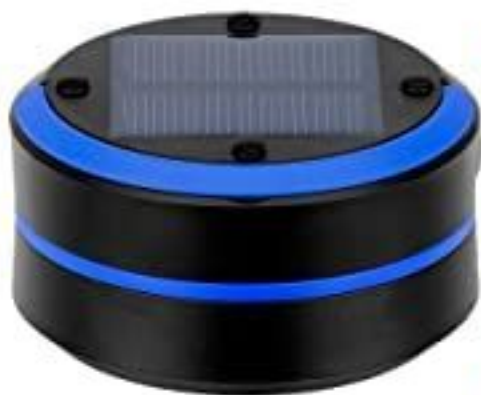

Multifunctional & Versatile

USB port

Micro USB port

Flashlight

Solar Panels

Switch & Handle

Charge Indicator

COMPACT CARRYING

POCKET-SIZED WHEN
COLLAPSED

LIGHTWEIGHT

(.4LBS / 6.4 OZ)

1.8" (4.5 CM)
HEIGHT
COLLAPSED

3.35" (8.5 CM) WIDTH

4.7" (12 CM)
HEIGHT
FULLY
EXTENDED

3 LIGHT MODES

HIGH, LOW & EMERGENCY SOS

HIGH

FLASHLIGHT

LOW

FLASHING
SOS

COLLAPSIBLE & PORTABLE

RECHARGEABLE LIGHT WHEREVER YOU GO

UP TO 10 HOURS OF BRIGHT LED

SOLAR & USB CHARGING

FULL CHARGE IN 4 HOURS

**DOUBLES AS A
PORTABLE PHONE
CHARGER**

WIND & WATER RESISTANT

WITH WEATHERPROOF DESIGN

**LAST AGAINST
THE ELEMENTS**

SPLASHPROOF DESIGN

HIKE & HANG

HANDLE DESIGNED FOR
CARRYING AND HANGING